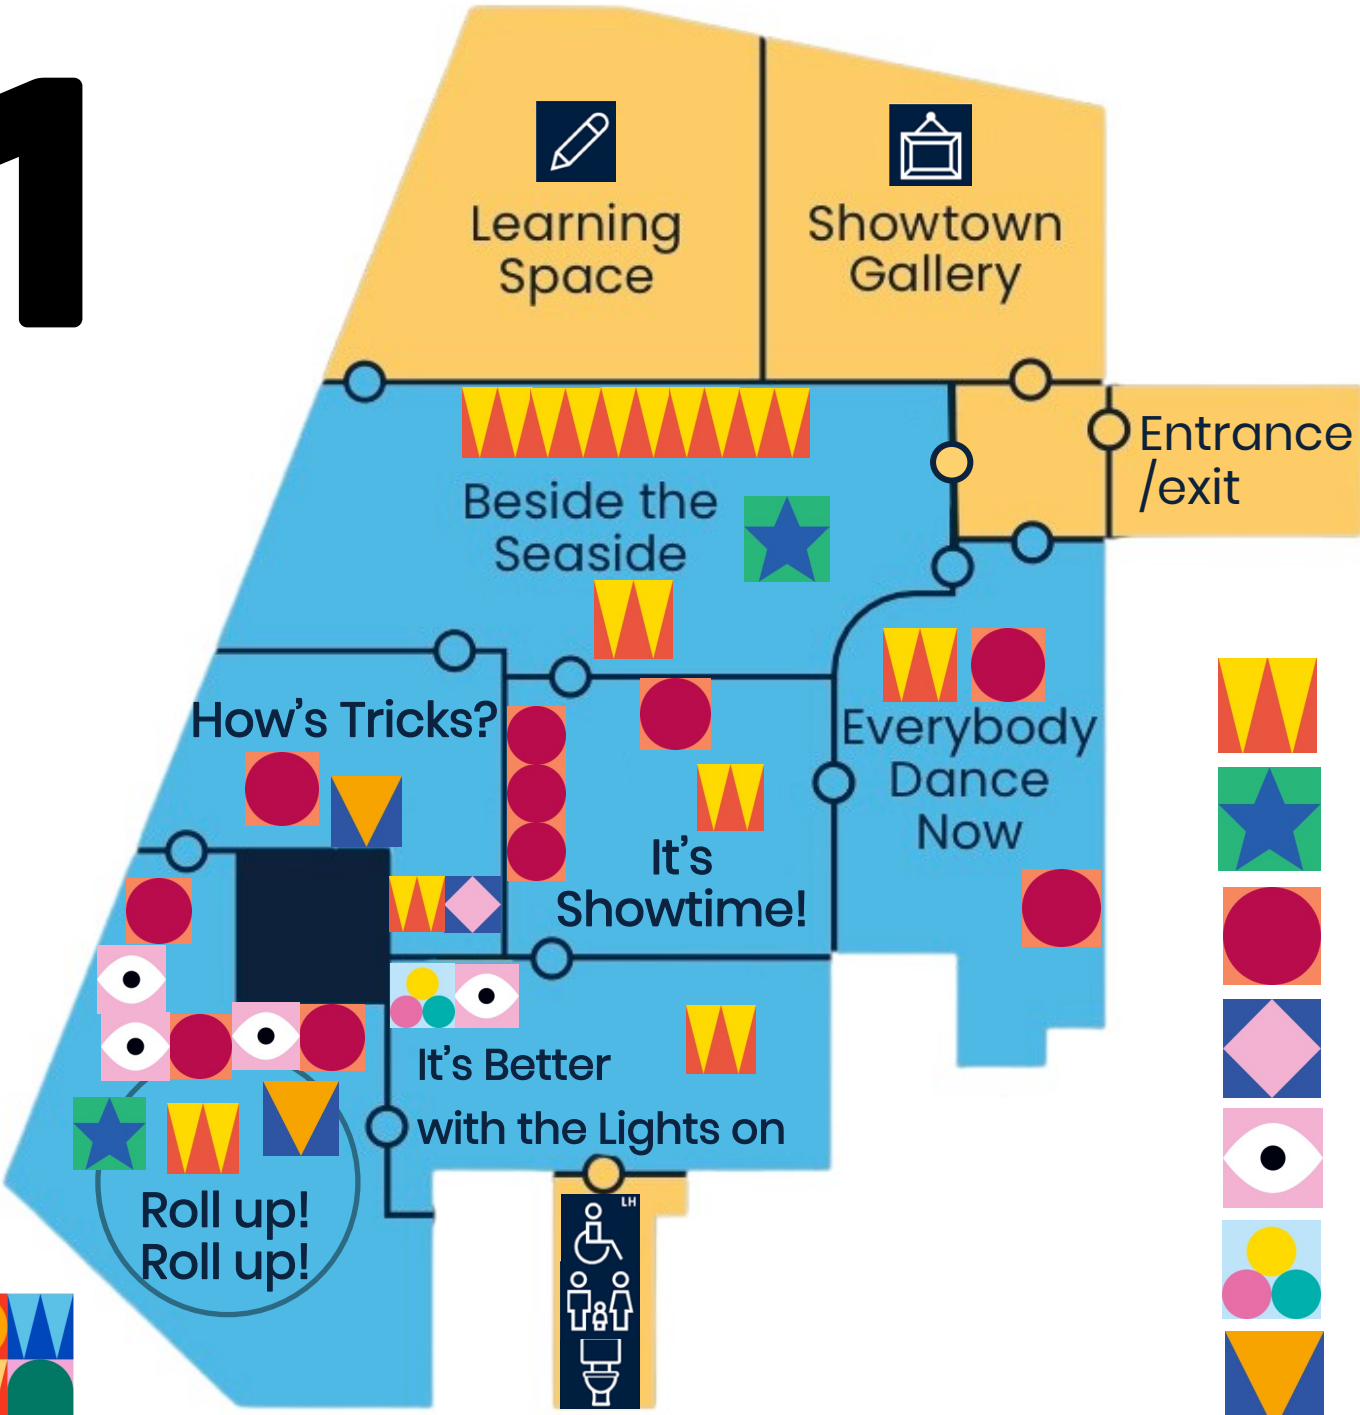

SENSORY MAP

Our sensory map is designed to help visitors with sensory needs prepare for their visit to the museum.

Showtown is a fun and interactive museum and our galleries are vibrant and exciting. Each gallery has a mix of hands on and visual experiences.

Our sensory map includes sound and smells and any other display elements that may be a trigger for some visitors.

If you require any further information on any of our galleries or interactives, please do not hesitate to contact us or enquire on arrival to the museum.

G

Sensory

Map

KEY

Busy area

1

KEY

Busy area

Quieter area

Sensory

Map

The museum of fun and entertainment

1

Sensory Map

KEY

- Noisy
- Strong smells
- Mannequins / dummies
- Low light
- Mirrors
- Flashing lights
- Displays that include illusion