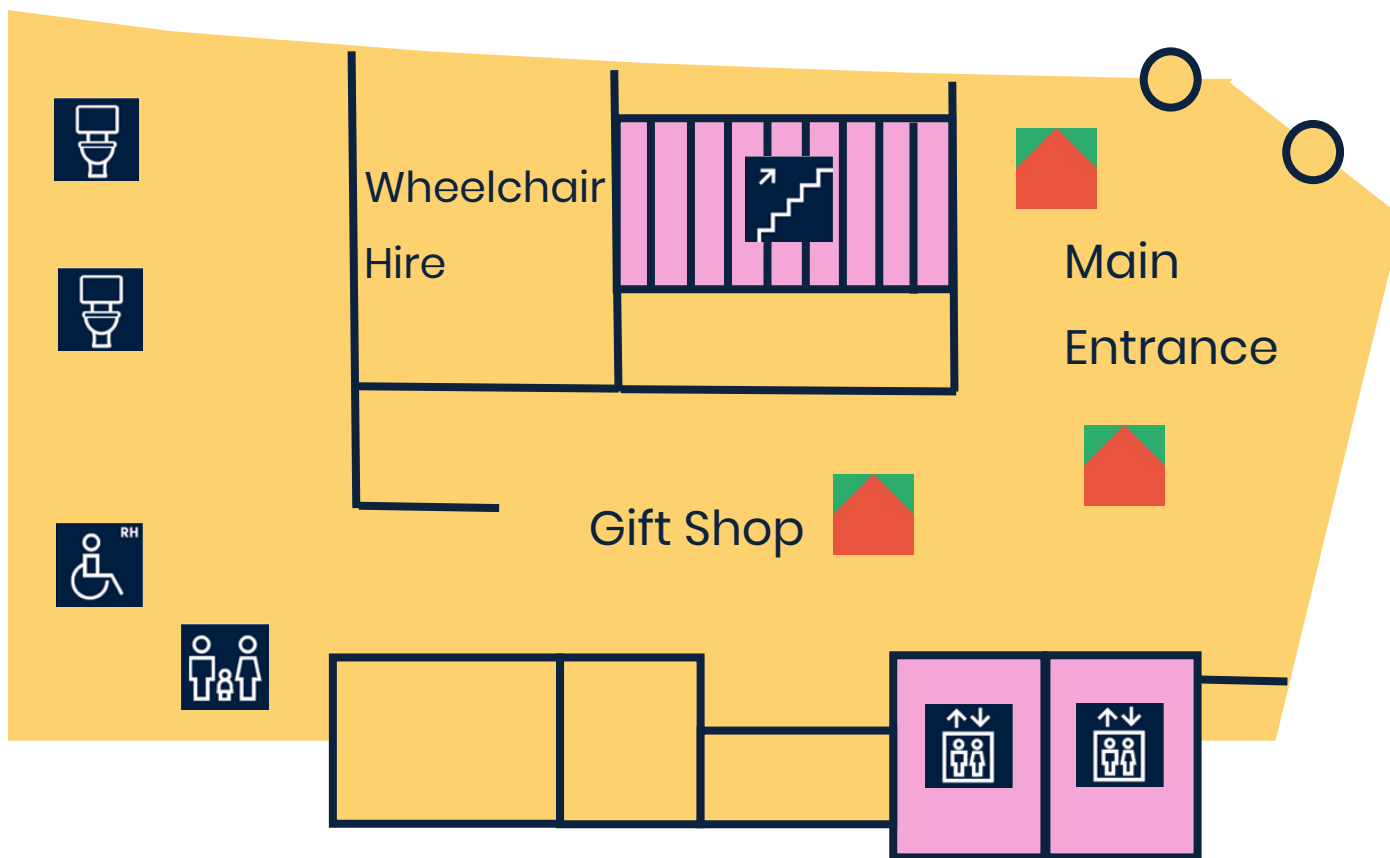

SENSORY MAP

Our sensory map is designed to help visitors with sensory needs prepare for their visit to the museum.

Showtown is a fun and interactive museum and our galleries are vibrant and exciting. Each gallery has a mix of hands on and visual experiences.

G

Sensory

Map

KEY

Busy area

1

KEY

Busy area

Quieter area

Sensory

Map

The museum of fun
and entertainment

1

Sensory

Map

KEY