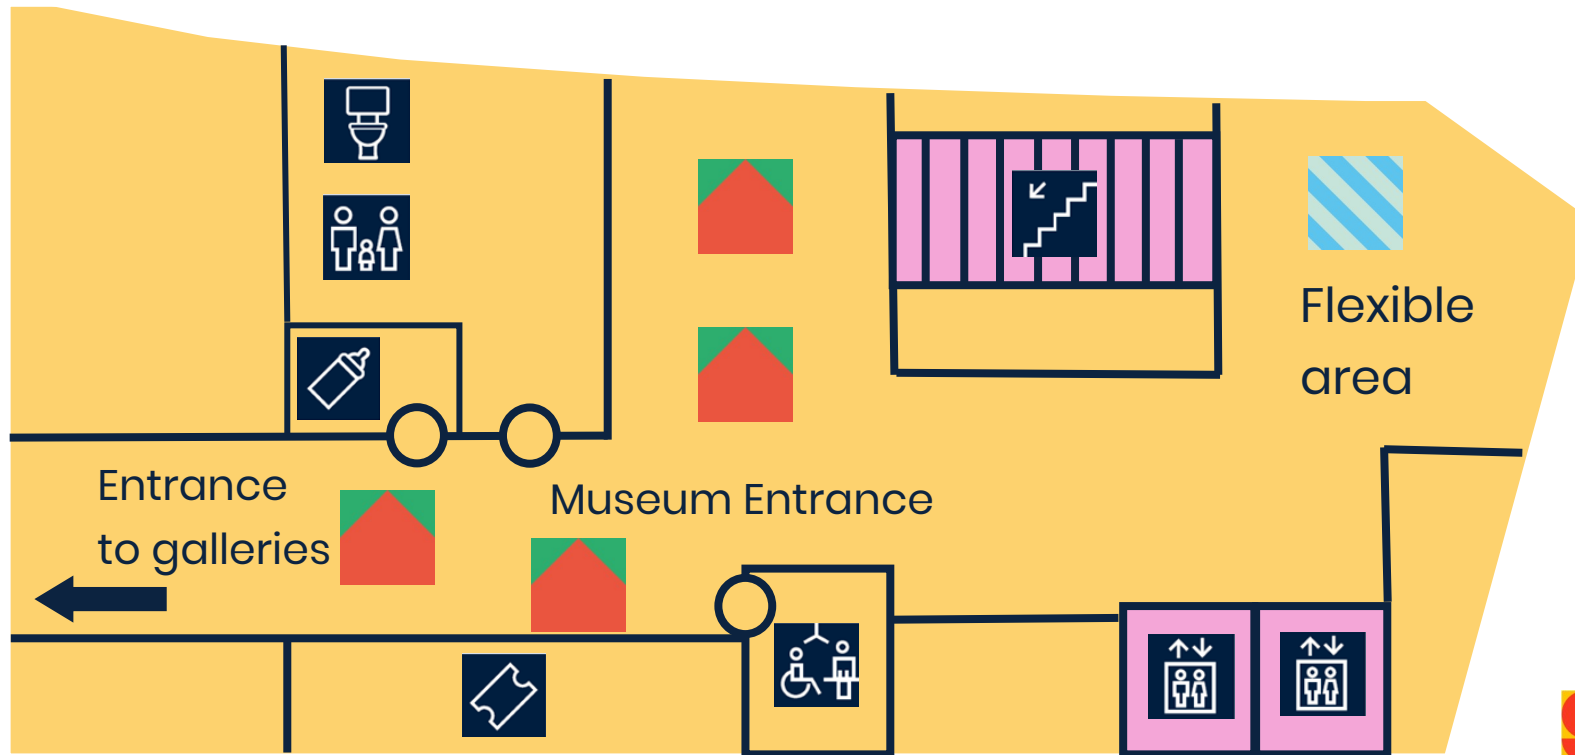

SENSORY MAP

Our sensory map is designed to help visitors with sensory needs prepare for their visit to the museum.

Showtown is a fun and interactive museum and our galleries are vibrant and exciting. Each gallery has a mix of hands on and visual experiences.

G

Sensory

Map

KEY

Busy area

1

KEY

Busy area

Quieter area

Sensory

Map

The museum of fun and entertainment

1

Sensory Map

KEY

- Noisy
- Strong smells
- Mannequins / dummies
- Low light
- Mirrors
- Flashing lights
- Displays that include illusion