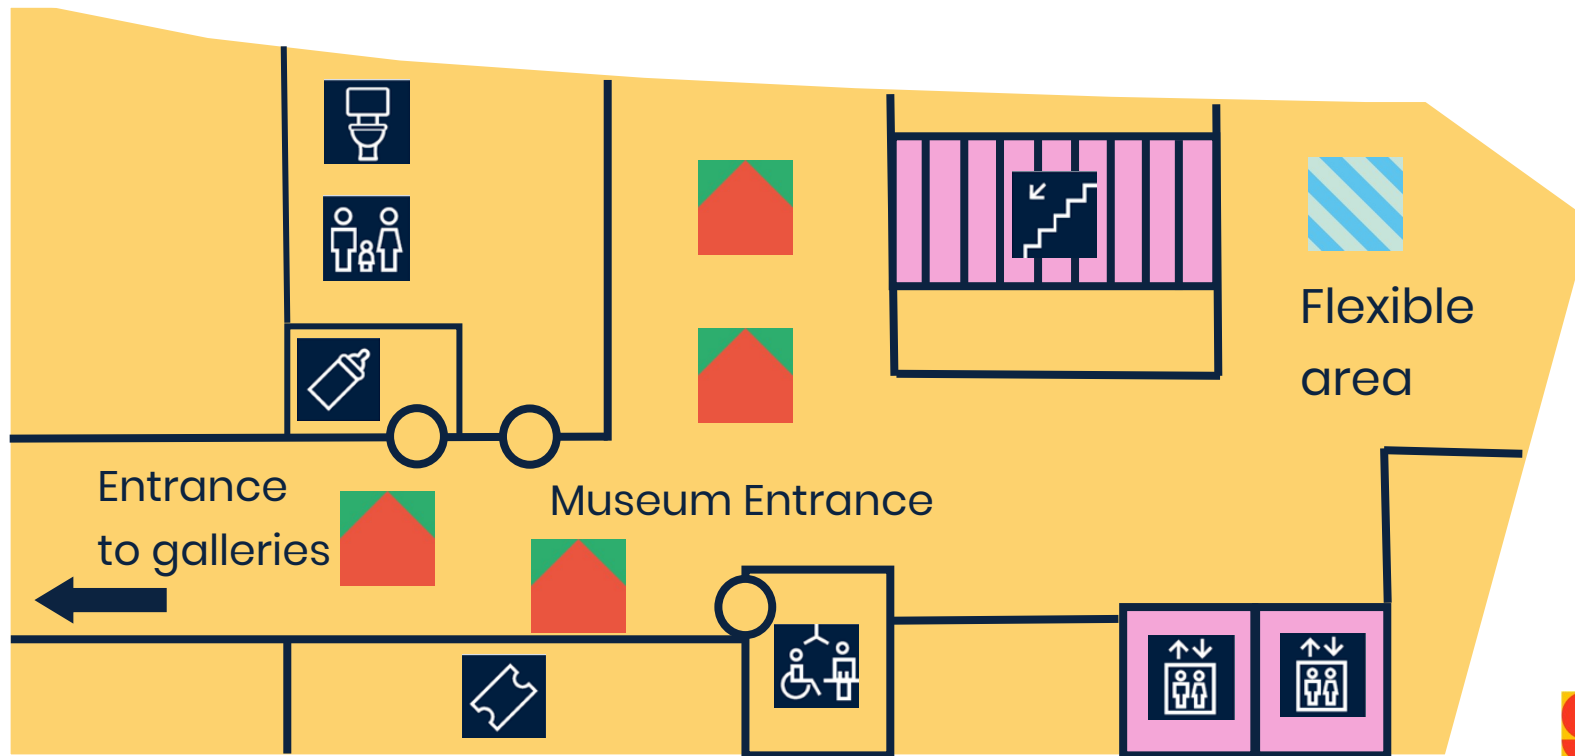

SENSORY MAP

Our sensory map is designed to help visitors with sensory needs prepare for their visit to the museum.

Showtown is a fun and interactive museum and our galleries are vibrant and exciting. Each gallery has a mix of hands on and visual experiences.

G

Sensory

Map

KEY

Busy area

1

KEY

Busy area

Quieter area

Sensory

Map

The museum of fun
and entertainment

1

Sensory

Map

KEY