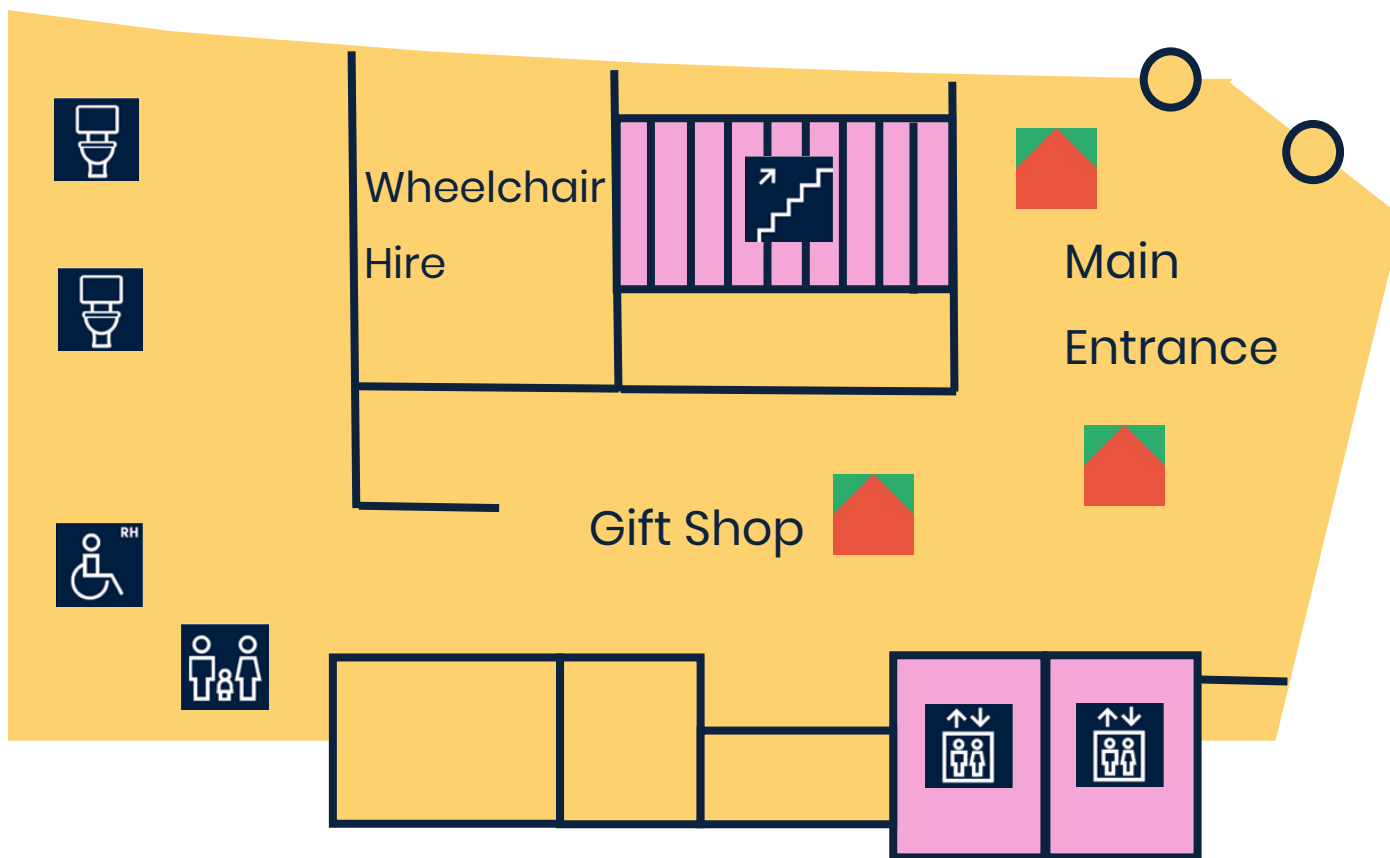

SENSORY MAP

Our sensory map is designed to help visitors with sensory needs prepare for their visit to the museum.

Showtown is a fun and interactive museum and our galleries are vibrant and exciting. Each gallery has a mix of hands on and visual experiences.

G

Sensory

Map

KEY

Busy area

1

KEY

Busy area

Quieter area

Sensory

Map

The museum of fun and entertainment

1

Sensory Map

KEY

- Noisy
- Strong smells
- Mannequins / dummies
- Low light
- Mirrors
- Flashing lights
- Displays that include illusion